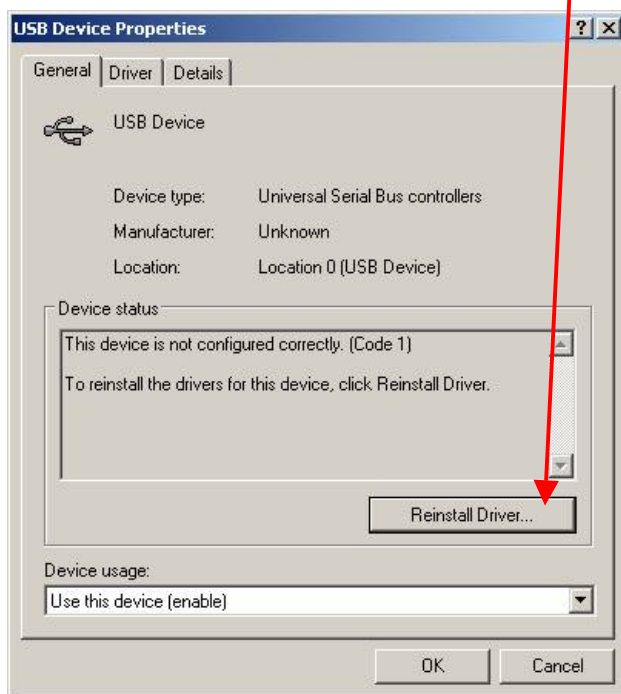

The following window will appear. Click on 'Reinstall Driver'