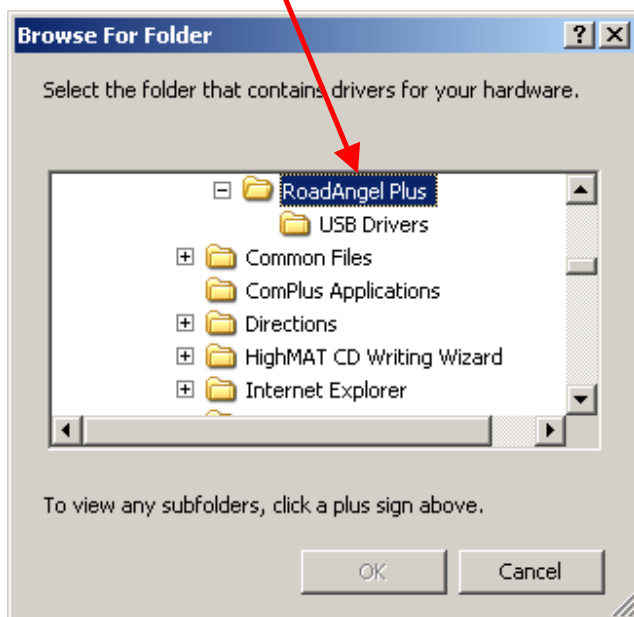

Click on 'My Computer'

Click on Local Disk (C:)

Click on Program Files

Click on Blackspot Interactive

Click on RoadAngel Plus

Click on USB Drivers, then click on OK

Click on 'Next'

The software will then start to install.