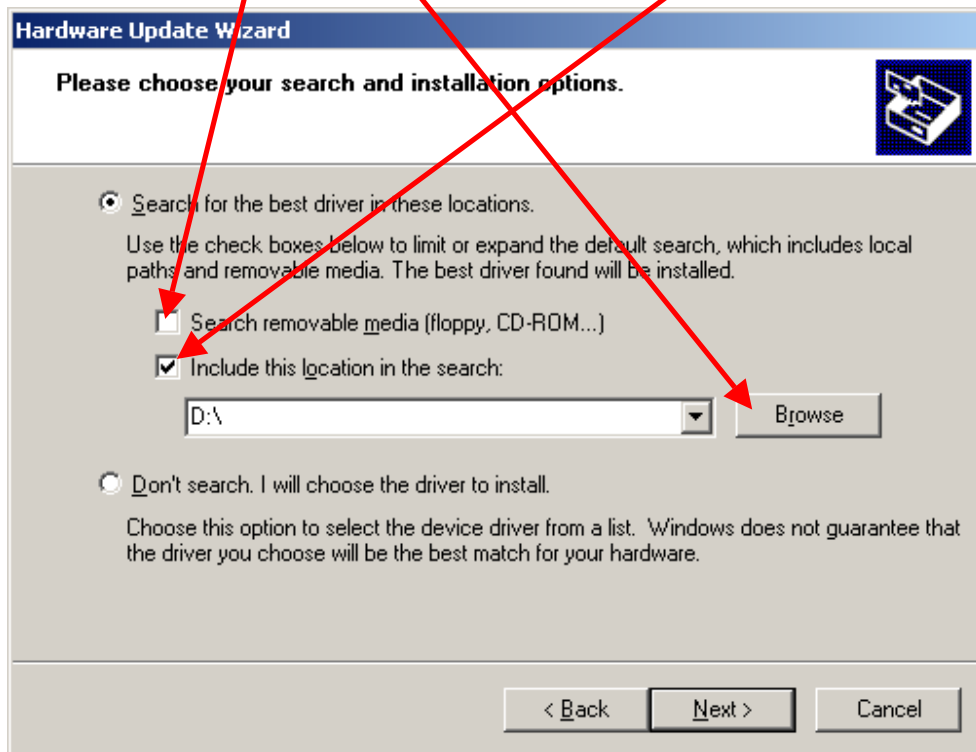

System

Click here to change it to Classic view.

Select 'Hardware' and click on 'Device Manager'

The following window will appear. You will see a USB Device entry with a yellow warning symbol either listed under Other devices or, as in this case, under Universal Serial Bus controllers.

Double click on the USB Device entry.

The following window will appear. Click on 'Reinstall Driver'

Select 'No, not this time'

Select 'Install from a list....' and then click 'Next'

Un-check the 'Search removable...' make sure 'Include..' is checked. and using 'Browse' find the location of the drivers as shown, click 'Browse'