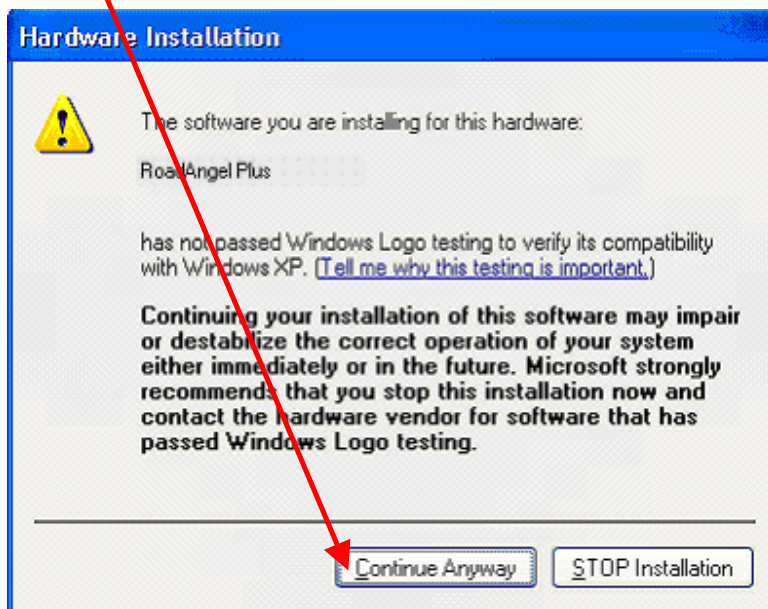

You may shortly see this window appear. Click on 'Continue Anyway'