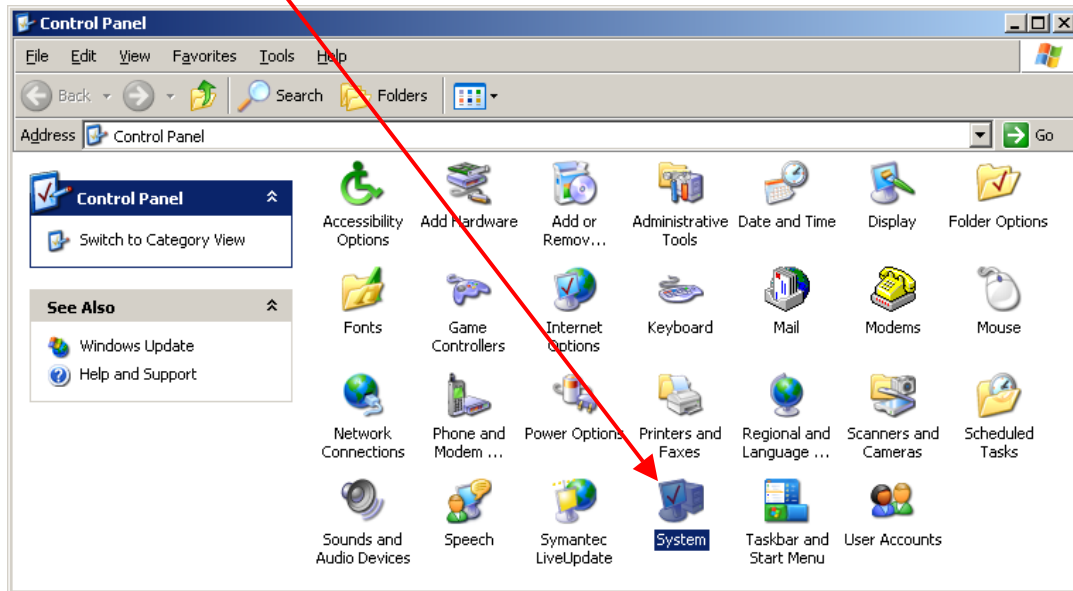

## Road Angel Plus USB Driver Installation Instructions

Click on the Start button, select Settings and then Control Panel

Double click on 'System'

'If you cannot see System  it's possible they are in Category view.

System

Click here to change it to Classic view.

Select 'Hardware' and click on 'Device Manager'

The following window will appear. You will see a USB Device entry with a yellow warning symbol either listed under Other devices or, as in this case, under Universal Serial Bus controllers.