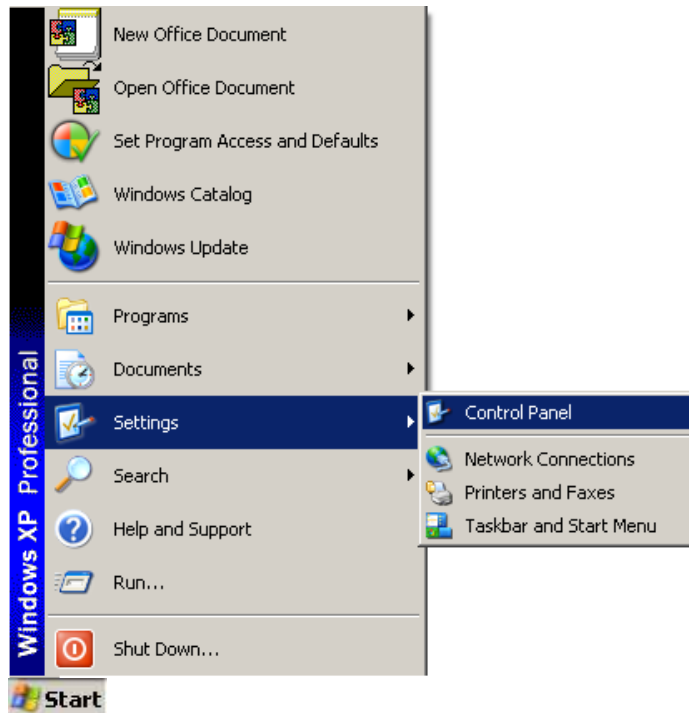

Road Angel Plus USB Driver Installation Instructions

Click on the Start button, select Settings and then Control Panel