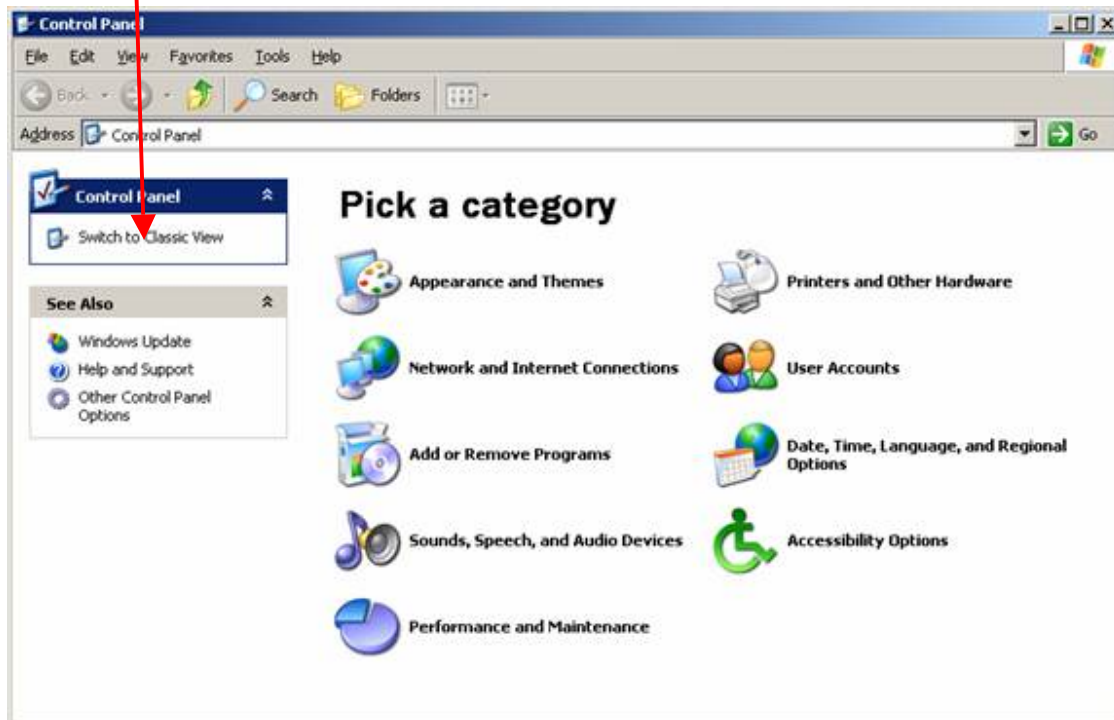

System

Click here to change it to Classic view.

Select 'Hardware' and click on 'Device Manager'

The following window will appear. You will see a USB Device entry with a yellow warning symbol either listed under Other devices or, as in this case, under Universal Serial Bus controllers.