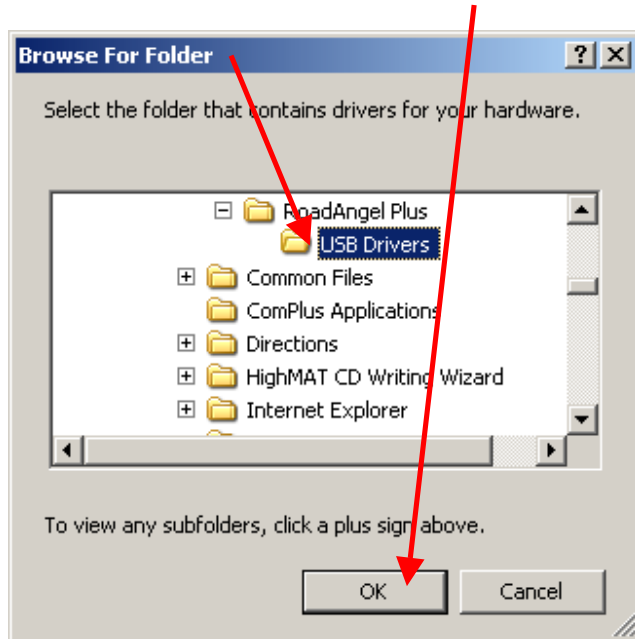

Click on 'My Computer'

Click on Local Disk (C:)

Click on Program Files

Click on Blackspot Interactive

Click on RoadAngel Plus

Click on USB Drivers, then click on OK

Click on 'Next'

The software will then start to install.