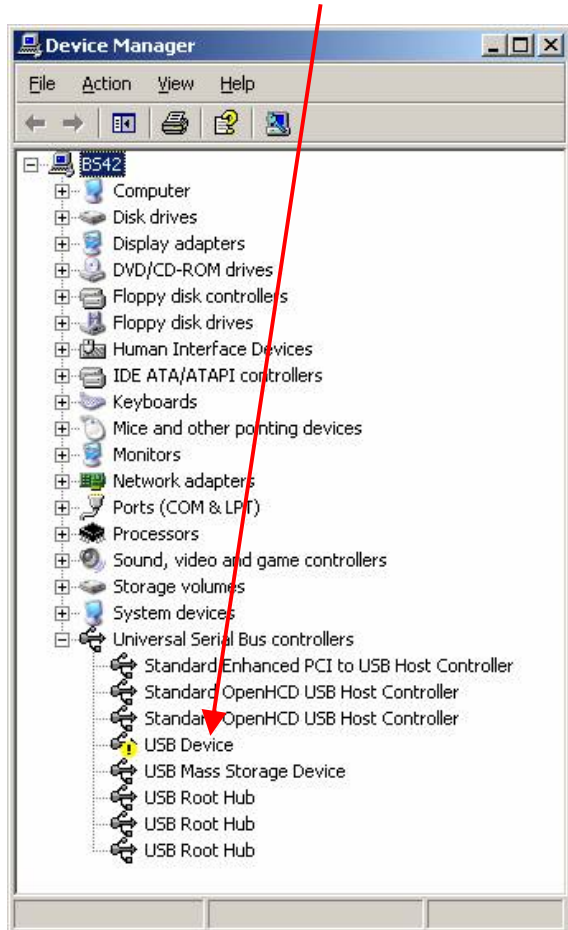

The following window will appear. You will see a USB Device entry with a yellow warning symbol either listed under Other devices or, as in this case, under Universal Serial Bus controllers.

Double click on the USB Device entry.