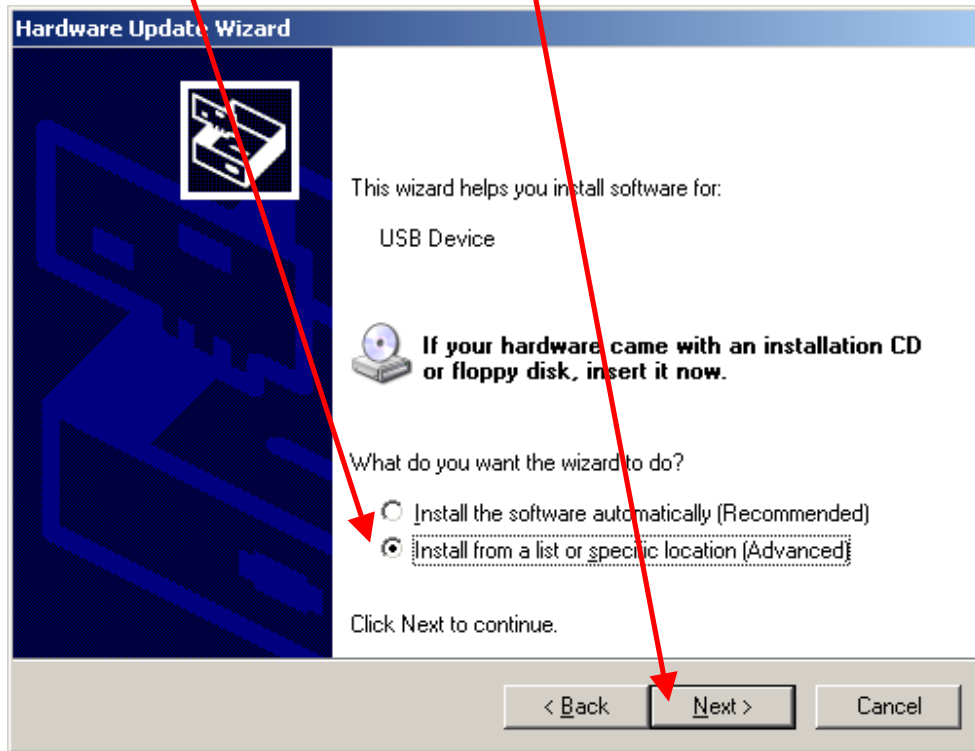

Select 'Install from a list....' and then click 'Next'