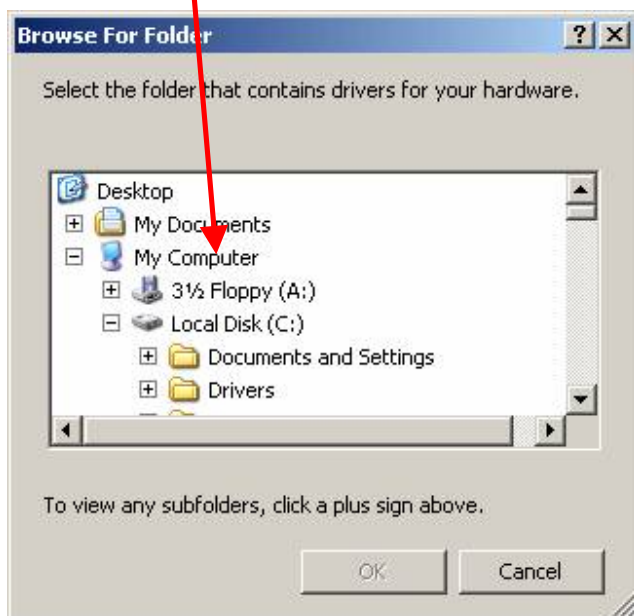

Click on 'My Computer'