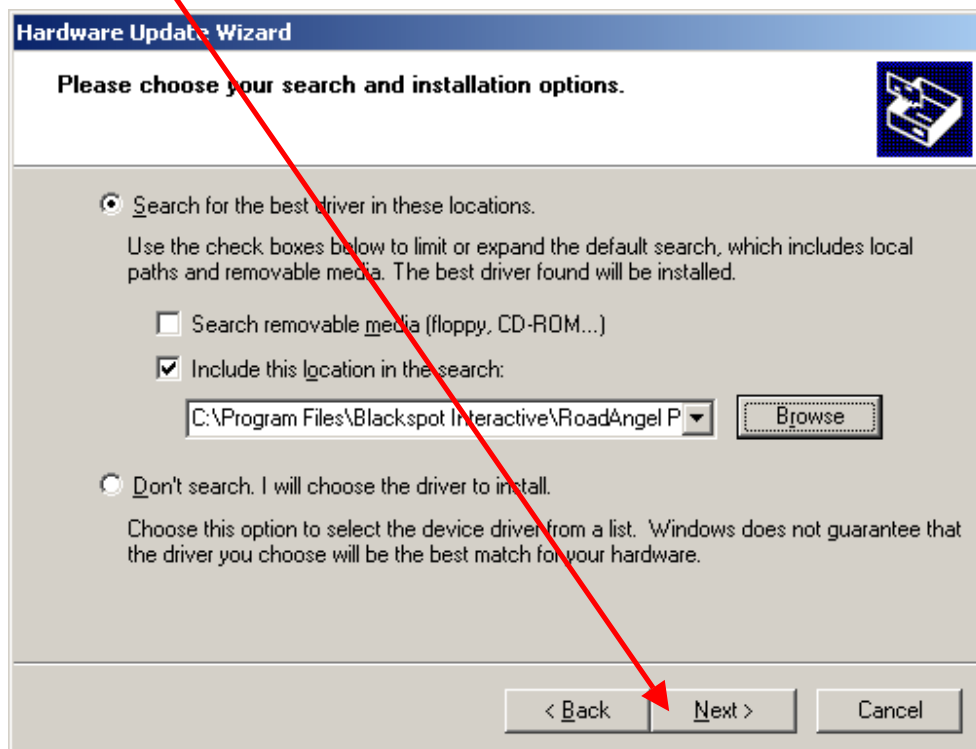

Click on 'My Computer'

Click on Local Disk (C:)

Click on Program Files

Click on Blackspot Interactive

Click on RoadAngel Plus

Click on USB Drivers, then click on OK

Click on 'Next'

The software will then start to install.

You may shortly see this window appear. Click on 'Continue Anyway'

When the installation is complete the following window will appear. Click 'Finish' to close the window.