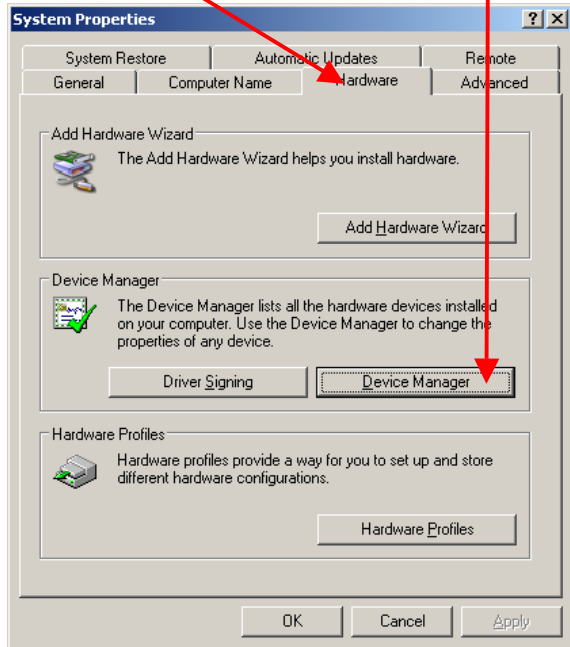

## Road Angel Plus USB Driver Installation Instructions

Click on the Start button, select Settings and then Control Panel

Double click on 'System'

'If you cannot see System  it's possible they are in Category view.

System

Click here to change it to Classic view.

Select 'Hardware' and click on 'Device Manager'

The following window will appear. You will see a USB Device entry with a yellow warning symbol either listed under Other devices or, as in this case, under Universal Serial Bus controllers.